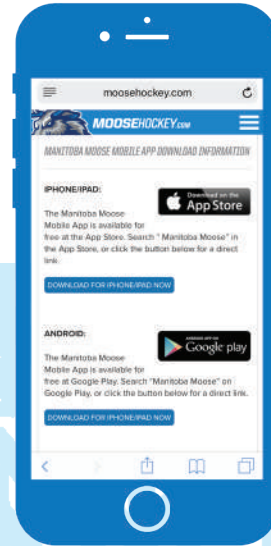

DIGITAL TICKETING GUIDE

HOW TO: DOWNLOAD THE APP (MOBILE ONLY)

1 Open a browser (Chrome, Safari, etc.) and visit **www.moosehockey.com**, tap the menu and scroll to **Mobile App**.

2 Scroll down and select your version.

3a Once in the App Store, tap **Get**.

3b Once in Google Play, tap **Install**.