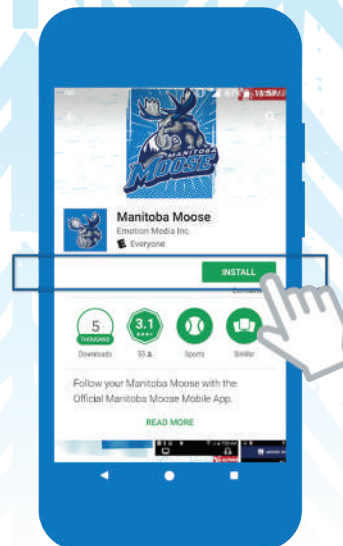

DIGITAL TICKETING GUIDE

HOW TO: DOWNLOAD THE APP (MOBILE ONLY)

1 Open a browser (Chrome, Safari, etc.) and visit **www.moosehockey.com**, tap the menu and scroll to **Mobile App**.

2 Scroll down and select your version.

3a Once in the App Store, tap **Get**.

3b Once in Google Play, tap **Install**.