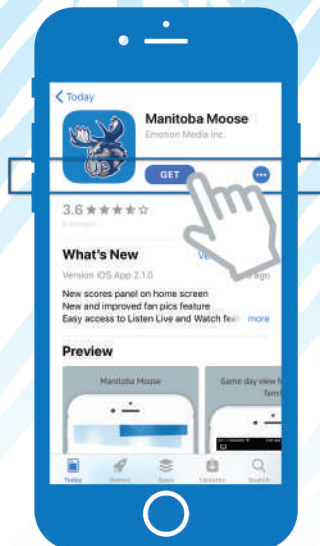

DIGITAL TICKETING GUIDE

HOW TO: DOWNLOAD THE APP (MOBILE ONLY)

1 Open a browser (Chrome, Safari, etc.) and visit **www.moosehockey.com**, tap the menu and scroll to **Mobile App**.

2 Scroll down and select your version.

3a Once in the App Store, tap **Get**.

3b Once in Google Play, tap **Install**.